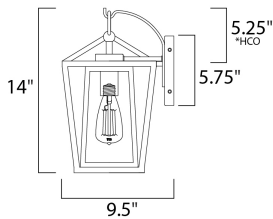

LAMPING

INPUT VOLTAGE : 120V
LUMENS : 0 Rated
BULB : 1 x 100W (NOT INCLUDED), 100W Total
DIMMABLE : Dimmable
LIGHTING_DIRECTION : Down

Always consult a qualified electrician before installing any lighting product.