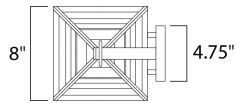

MEASUREMENTS

DIMENSION : 8." W x 14." H x 9.5" Ext
BACK PLATE : 4.75" W x 5.75" H x 5.25" HCO
HANGING WEIGHT : 2.7 lb