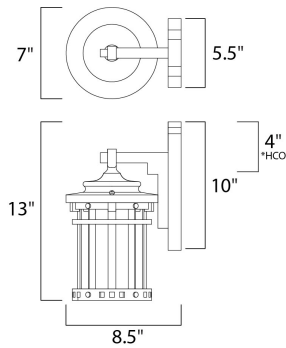

PRODUCT DESCRIPTION

Santa Barbara Cast is a transitional style collection from Maxim Lighting International in Sienna finish with Seedy glass.

MEASUREMENTS

DIMENSION : 7" W x 13" H x 8.5" Ext
BACK PLATE : 5.5" W x 10" H x 4" HCO
HANGING WEIGHT : 4.29 lb

LAMPING

INPUT VOLTAGE : 120V
LUMENS : 0 Rated
BULB : 1 x 60W Incandescent E26 Medium , 60W Total
BULB INCLUDED : (Not Included)
DIMMABLE : Yes

FINISHES OPTION

Sienna

GLASS

Seedy CD

MATERIAL

Die Cast Aluminum

RATINGS

cETLus
Wet Location

ADDITIONAL

RATED LIFE 2500 Hours
OPERATING TEMPERATURE:
-20°C (-4°F), 40°C (104°F)

Always consult a qualified electrician before installing any lighting product.