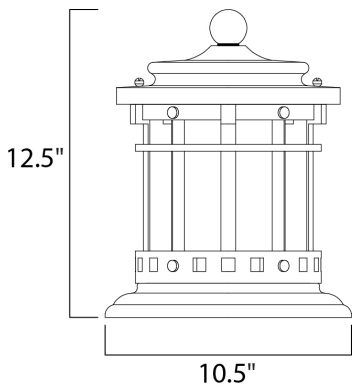

PRODUCT DESCRIPTION

Santa Barbara Cast is a transitional style collection from Maxim Lighting International in Sienna finish with Seedy glass.

MEASUREMENTS

DIMENSION : 10.5" L x 10.5" W x 12.5" H
 HANGING WEIGHT : 5.28 lb

LAMPING

INPUT VOLTAGE : 120V
 LUMENS : 0 Rated
 BULB : 3 x 40W Incandescent E12 Candelabra , 120W Total
 BULB INCLUDED : (Not Included)
 DIMMABLE : Yes

FINISHES OPTION

 Sienna

GLASS

Seedy CD

MATERIAL

Die Cast Aluminum