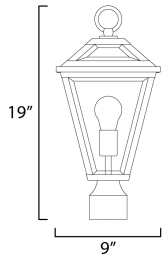

PRODUCT DESCRIPTION

MEASUREMENTS

DIMENSION : 14" W x 14.25" H x 16.75" Ext
 CANOPY : 3.25" W x 3.5" H
 HANGING WEIGHT : 4.84 lb

LAMPING

INPUT VOLTAGE : 120V
 BULB : 1 x 60W Incandescent E26 Medium , 60W Total
 BULB INCLUDED : (Not Included)
 DIMMABLE : Y

FINISHES OPTION

 Black (BK)

GLASS

Clear CL

MATERIAL

Steel

RATINGS

cETLus
 Wet Location