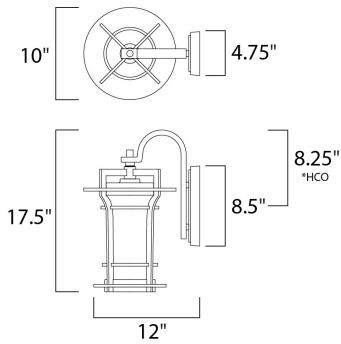

PRODUCT DESCRIPTION

Bold, exterior design of Die Cast aluminum finished in Black Oxide support elongated cylinders of clear Waterglass. Light is gently diffused by a second inner cylinder of Satin White glass.

MEASUREMENTS

DIMENSION : 10" W x 17.5" H x 12" Ext
BACK PLATE : 4.75" W x 8.5" H x 8.25" HCO
HANGING WEIGHT : 2.3 lb

LAMPING

INPUT VOLTAGE : 120V
BULB : 1 x 60W Incandescent E26 Medium , 60W Total
BULB INCLUDED : (Not Included)
DIMMABLE : Yes

FINISHES OPTION

Black Oxide

GLASS

Water Glass WG

MATERIAL

Aluminum, Glass

RATINGS

cETLus
Wet Location

ADDITIONAL

OPERATING TEMPERATURE:
-20°C (-4°F), 40°C (104°F)

Always consult a qualified electrician before installing any lighting product.