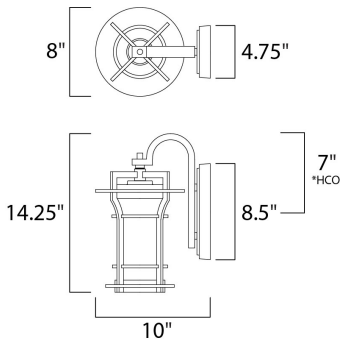

PRODUCT DESCRIPTION

Bold, exterior design of Die Cast aluminum finished in Black Oxide support elongated cylinders of clear Waterglass. Light is gently diffused by a second inner cylinder of Satin White glass.

MEASUREMENTS

- DIMENSION : 8" W x 14.25" H x 10" Ext
- BACK PLATE : 4.75" W x 8.5" H x 7" HCO
- HANGING WEIGHT : 2.14 lb

LAMPING

- INPUT VOLTAGE : 120V
- LUMENS : 0 Rated
- BULB : 1 x 60W Incandescent E26 Medium , 60W Total
- BULB INCLUDED : (Not Included)
- DIMMABLE : Yes

FINISHES OPTION

- Black Oxide

GLASS

Water Glass WG

MATERIAL

Aluminum, Glass

RATINGS

cETLus
Wet Location

ADDITIONAL

OPERATING TEMPERATURE:
-20°C (-4°F), 40°C (104°F)

Always consult a qualified electrician before installing any lighting product.