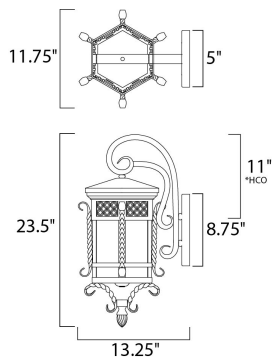

PRODUCT DESCRIPTION

Scottsdale is a traditional, Mediterranean style collection from Maxim Lighting International in Country Forge finish with Seedy glass.

MEASUREMENTS

DIMENSION : 11.75" W x 23.5" H x 13.25" Ext
BACK PLATE : 5" W x 8.75" H x 11" HCO
HANGING WEIGHT : 16.53 lb

LAMPING

INPUT VOLTAGE : 120V
LUMENS : 0 Rated
BULB : 3 x 40W Incandescent E12 Candelabra , 120W Total
BULB INCLUDED : (Not Included)
DIMMABLE : Yes

FINISHES OPTION

Country Forge

GLASS

Seedy CD

MATERIAL

Steel, Glass

RATINGS

cETLus
Wet Location

ADDITIONAL

RATED LIFE 1500 Hours
OPERATING TEMPERATURE:
-20°C (-4°F), 40°C (104°F)

Always consult a qualified electrician before installing any lighting product.