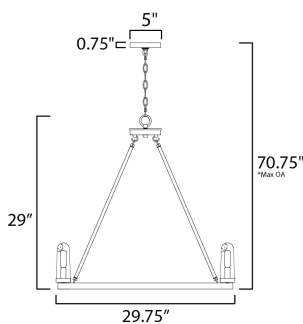

LAMPING

INPUT VOLTAGE : 120V
LUMENS : 0 Rated
BULB : 9 x 40W Incandescent E12 Candelabra , 360W Total
BULB INCLUDED : (Included)
DIMMABLE : Yes

*max overall height

Always consult a qualified electrician before installing any lighting product.