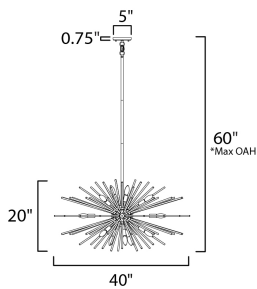

PRODUCT DESCRIPTION

A dazzling burst of Clear glass rods extend from a classic sputnik shape finished in a bright Polished Chrome or warm Satin Brass. Available in two sizes of pendants and as a ceiling fixture, this unique look is a statement piece designed to attract attention.

MEASUREMENTS

DIMENSION : 40" L x 40" W x 20" H
 MAX OAH : 60" OAH
 CANOPY : 5" W x 0.75" H x 5" L
 HANGING WEIGHT : 17.82 lb

LAMPING

INPUT VOLTAGE : 120V
 BULB : 16 x 60W Incandescent E12 Candelabra , 960W Total
 BULB INCLUDED : (Not Included)
 DIMMABLE : Y

*max overall height

FINISHES OPTION

-  Polished Chrome
-  Satin Brass

GLASS

Clear CL

MATERIAL

Steel+Glass

RATINGS