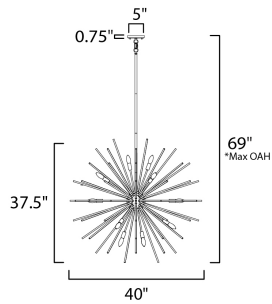

**PRODUCT DESCRIPTION**

A dazzling burst of Clear glass rods extend from a classic sputnik shape finished in a bright Polished Chrome or warm Satin Brass. Available in two sizes of pendants and as a ceiling fixture, this unique look is a statement piece designed to attract attention.

\*max overall height

**MEASUREMENTS**

DIMENSION : 40" L x 40" W x 37.5" H  
 MAX OAH : 69" OAH  
 CANOPY : 5" W x 0.75" H x 5" L  
 HANGING WEIGHT : 22.88 lb

**LAMPING**

INPUT VOLTAGE : 120V  
 BULB : 16 x 60W Incandescent E12 Candelabra , 960W Total  
 BULB INCLUDED : (Not Included)  
 DIMMABLE : Y