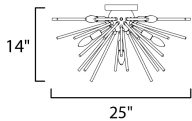

**PRODUCT DESCRIPTION**

A dazzling burst of Clear glass rods extend from a classic sputnik shape finished in a bright Polished Chrome or warm Satin Brass. Available in two sizes of pendants and as a ceiling fixture, this unique look is a statement piece designed to attract attention.

**MEASUREMENTS**

DIMENSION : 25" L x 25" W x 14" H  
 CANOPY : 6" W x 0.75" H x 6" L  
 HANGING WEIGHT : 6.6 lb

**LAMPING**

INPUT VOLTAGE : 120V  
 BULB : 8 x 60W Incandescent E12 Candelabra , 360W Total  
 BULB INCLUDED : (Not Included)  
 DIMMABLE : Y