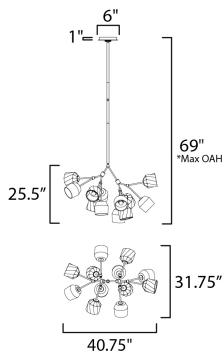

**FINISHES OPTION**

 Dark Bronze/Antique Brass

**MATERIAL**

Steel, Glass, Wood

**RATINGS**

cETLus  
Dry Location

**ADDITIONAL**

RATED LIFE 25000 Hours  
OPERATING TEMPERATURE:  
-20°C (-4°F), 40°C (104°F)

**MEASUREMENTS**

DIMENSION : 31.75" L x 40.75" W x 25.5" H  
 MAX OAH : 69" OAH  
 CANOPY : 6" W x 1" H x 6" L  
 HANGING WEIGHT : 22.05 lb

**LAMPING**

INPUT VOLTAGE : 120V  
 LUMENS : 7,200 Rated (5,000 Del.)  
 BULB : 12 x 6W LED E26 Medium , 72W Total  
 BULB INCLUDED : (Included)  
 DIMMABLE : Y  
 CRI : 90 CRI  
 COLOR\_TEMP : 3000K