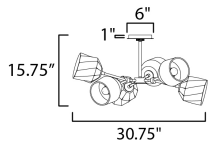

MEASUREMENTS

DIMENSION : 30.75" L x 30.75" W x 15.75" H
 MAX OAH : 15.75" OAH
 CANOPY : 6" W x 1" H x 6" L
 HANGING WEIGHT : 10.58 lb

LAMPING

INPUT VOLTAGE : 120V
 LUMENS : 3,600 Rated (2,500 Del.)
 BULB : 6 x 6W LED E26 Medium , 36W Total
 BULB INCLUDED : (Included)
 DIMMABLE : Y
 CRI : 90 CRI
 COLOR_TEMP : 3000K