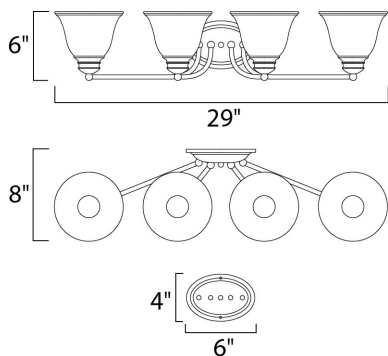

**MEASUREMENTS**

DIMENSION : 29" W x 6" H x 8" Ext  
 BACK PLATE : 6.25" W x 4.25" H x 2.21" HCO  
 HANGING WEIGHT : 5.06 lb

**LAMPING**

INPUT VOLTAGE : 120V  
 LUMENS : 0 Rated  
 BULB : 4 x 60W Incandescent E26 Medium , 240W Total  
 BULB INCLUDED : (Not Included)  
 DIMMABLE : Yes