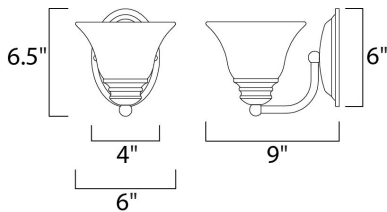

**MEASUREMENTS**

DIMENSION : 6" W x 6.5" H x 9" Ext  
 MAX OAH : 4.13" W x 6.13" H  
 HANGING WEIGHT : 1.5 lb

**LAMPING**

INPUT VOLTAGE : 120V  
 LUMENS : 0 Rated  
 BULB : 1 x 60W Incandescent E26 Medium , 60W Total  
 BULB INCLUDED : (Not Included)  
 DIMMABLE : Yes