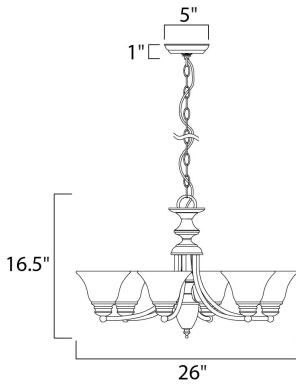

**MEASUREMENTS**

DIMENSION : 26" L x 26" W x 16.5" H  
 HANGING WEIGHT : 10.58 lb

**LAMPING**

INPUT VOLTAGE : 120V  
 LUMENS : 0 Rated  
 BULB : 6 x 60W Incandescent E26 Medium , 360W Total  
 BULB INCLUDED : (Not Included)  
 DIMMABLE : Yes