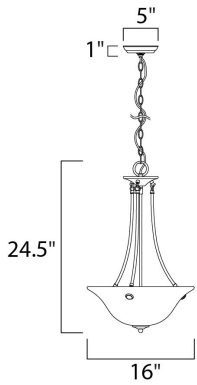

**MEASUREMENTS**

DIMENSION : 16" L x 16" W x 24.5" H  
 HANGING WEIGHT : 6.17 lb

**LAMPING**

INPUT VOLTAGE : 120V  
 LUMENS : 0 Rated  
 BULB : 3 x 60W Incandescent E26 Medium , 180W Total  
 BULB INCLUDED : (Not Included)  
 DIMMABLE : Yes  
 COLOR\_TEMP : 2700K