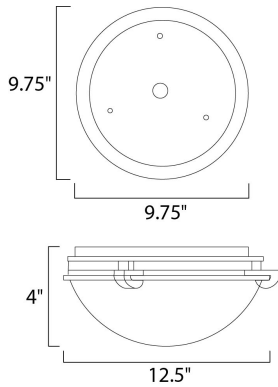

MEASUREMENTS

DIMENSION : 12.5" L x 12.5" W x 4" H
 HANGING WEIGHT : 2.76 lb

LAMPING

INPUT VOLTAGE : 120V
 LUMENS : 0 Rated
 BULB : 2 x 60W Incandescent E26 Medium , 120W Total
 BULB INCLUDED : (Not Included)
 DIMMABLE : Yes