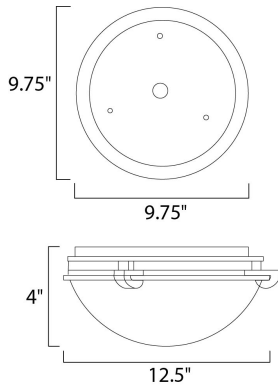

**MEASUREMENTS**

DIMENSION : 12.5" L x 12.5" W x 4" H  
 HANGING WEIGHT : 2.76 lb

**LAMPING**

INPUT VOLTAGE : 120V  
 LUMENS : 1,344 Rated  
 BULB : 2 x 60W Incandescent E26 Medium , 120W Total  
 BULB INCLUDED : (Not Included)  
 DIMMABLE : Yes