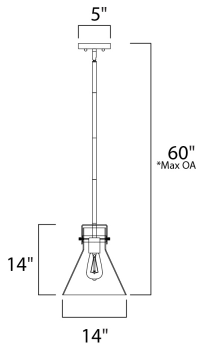

PRODUCT DESCRIPTION

This nautical-inspired bath vanity features Clear Seedy glass cones suspended by a yoke frame finished in Polished Chrome. The clear glass offers abundant lighting and compliments the styling of the fixture. Make it a more industrial look by adding filament E26 light bulbs.

*max overall height

MEASUREMENTS

- DIMENSION : 14." L x 14." W x 60." H
- MAX OAH : 60." OAH x 24." OAH
- CANOPY : 5." W x 1." H x 5." L
- HANGING WEIGHT : 7.94 lb

LAMPING

- INPUT VOLTAGE : 120V
- LUMENS : 0 Rated
- BULB : 1 x 60W (INCLUDED), 60W Total
- DIMMABLE : Dimmable