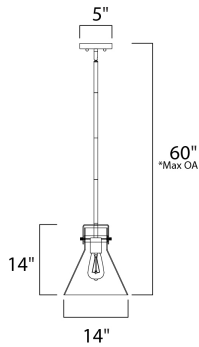

**MEASUREMENTS**

DIMENSION : 14" L x 14" W x 60" H  
 MAX OAH : 60" OAH  
 CANOPY : 5" W x 1" H x 5" L  
 HANGING WEIGHT : 7.94 lb

**LAMPING**

INPUT VOLTAGE : 120V  
 BULB : 1 x 6W LED E26 Medium , 6W Total  
 BULB INCLUDED : (Included)  
 DIMMABLE : Yes  
 COLOR\_TEMP : 2200K