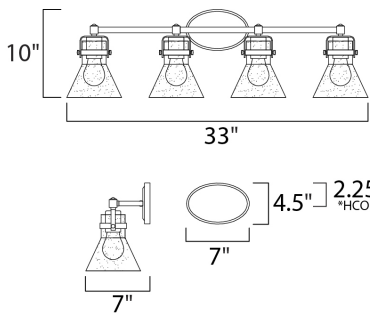

\*height from center of outlet to the top of the fixture

**MEASUREMENTS**

DIMENSION : 33" W x 10" H x 7" Ext  
 BACK PLATE : 7" W x 4.5" H x 2.25" HCO  
 HANGING WEIGHT : 6.6 lb

**LAMPING**

INPUT VOLTAGE : 120V  
 BULB : 4 x 60W Incandescent E26 Medium , 240W Total  
 BULB INCLUDED : (Not Included)  
 DIMMABLE : Yes  
 LIGHTING\_DIRECTION : Down