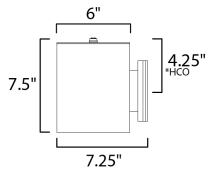

PRODUCT DESCRIPTION

Classic cylinder up and down lights provide directional light without glare. Available in 3 sizes with both incandescent and LED versions. Available in Architectural Bronze, Aluminum, or Black.