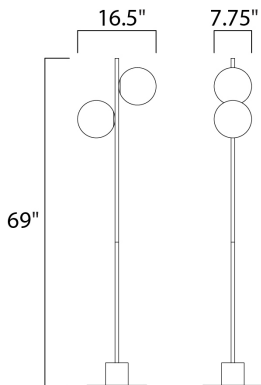

**ADDITIONAL**

INSTALL UP/DOWN:  
OPERATING TEMPERATURE:  
-20°C (-4°F), 40°C (104°F)

**MEASUREMENTS**

DIMENSION : 16.5" L x 7.75" W x 69." H  
HANGING WEIGHT : 24.2506 lb

**LAMPING**

INPUT VOLTAGE : 120V  
LUMENS : 0 Rated  
BULB : 2 x 60W (NOT INCLUDED), 60W Total  
DIMMABLE : Dimmable