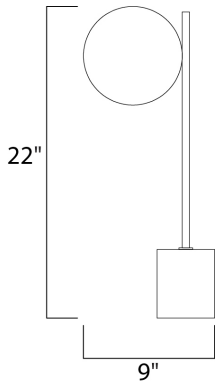

MEASUREMENTS

DIMENSION : 9." W x 22." H
 HANGING WEIGHT : 7.27518 lb

LAMPING

INPUT VOLTAGE : 120V
 LUMENS : 0 Rated
 BULB : 1 x 60W (NOT INCLUDED), 60W Total
 DIMMABLE : Dimmable

FINISHES OPTION

Satin Brass / Black SBRBK