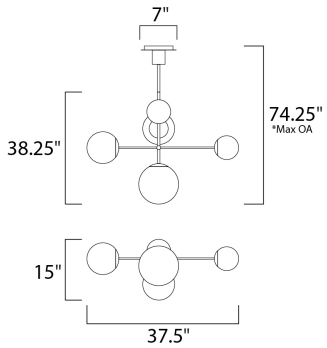

*max overall height

MEASUREMENTS

DIMENSION : 37.5" L x 15." W x 38.25" H
 BACK PLATE OAH : 74.25" OAH x 32.25" OAH
 CANOPY : 7." W x 1." H x 7." L
 HANGING WEIGHT : 17.97 lb

LAMPING

INPUT VOLTAGE : 120V
 LUMENS : 0 Rated
 BULB : 5 x 60W (NOT INCLUDED), 300W Total
 DIMMABLE : Dimmable