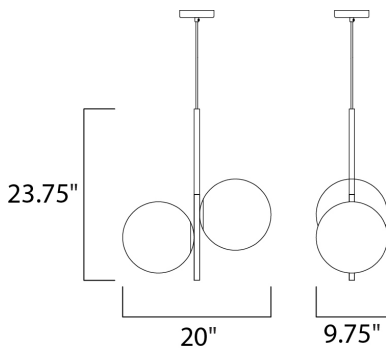

MEASUREMENTS

DIMENSION : 20." L x 9.75" W x 23.75" H
 BACK PLATE OAH : 30." OAH x 24.6" OAH
 CANOPY : 4.72" W x 1." H x 4.72" L
 HANGING WEIGHT : 6.17288 lb

LAMPING

INPUT VOLTAGE : 120V
 LUMENS : 0 Rated
 BULB : 2 x 60W (NOT INCLUDED), 60W Total
 DIMMABLE : Dimmable