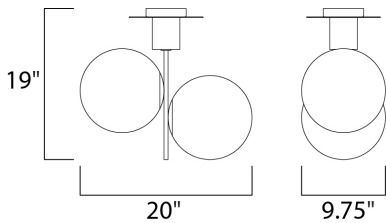

MEASUREMENTS

DIMENSION : 20." L x 9.75" W x 19." H
 CANOPY : 6.29" W x 1." H x 6.29" L
 HANGING WEIGHT : 8.8184 lb

LAMPING

INPUT VOLTAGE : 120V
 LUMENS : 0 Rated
 BULB : 2 x 60W (NOT INCLUDED), 60W Total
 DIMMABLE : Dimmable