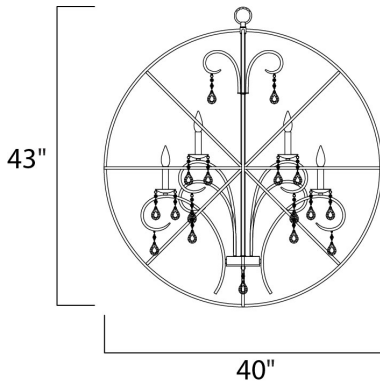

PRODUCT DESCRIPTION

A spherical frame of metal surround a simple line chandelier draped in crystal for a transitional style that fits any interior design. Orbit is available in 2 sizes and 2 finishes, Oil Rubbed Bronze with Cognac crystal and a combo finish of Anthracite and Polished Nickel with Clear crystal.

MEASUREMENTS

DIMENSION : 40" L x 40" W x 43.5" H
 MAX OAH : 79.5" OAH
 CANOPY : 5" W x 1" H x 5" L
 HANGING WEIGHT : 22.05 lb

LAMPING

INPUT VOLTAGE : 120V
 LUMENS : 0 Rated
 BULB : 12 x 40W Incandescent E12 Candelabra , 480W Total
 BULB INCLUDED : (Not Included)
 DIMMABLE : Yes

FINISHES OPTION

-  Anthracite / Polished Nickel
-  Oil Rubbed Bronze

MATERIAL

Steel, Crystal

RATINGS

cULus
 Dry Location

ADDITIONAL

ADJUSTABLE
 OPERATING TEMPERATURE:
 -20°C (-4°F), 40°C (104°F)