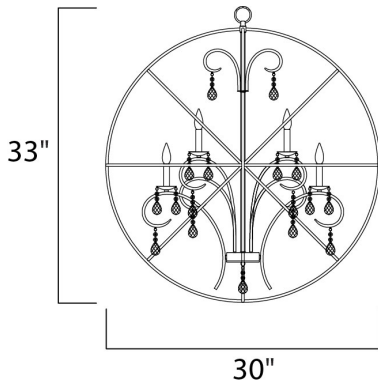

FINISHES OPTION

-  Anthracite / Polished Nickel
-  Oil Rubbed Bronze

MATERIAL

Steel, Crystal

RATINGS

cULus
Dry Location

ADDITIONAL

ADJUSTABLE
OPERATING TEMPERATURE:
-20°C (-4°F), 40°C (104°F)

MEASUREMENTS

- DIMENSION : 30" L x 30" W x 33" H
- MAX OAH : 69" OAH
- HANGING WEIGHT : 21.56 lb

LAMPING

- INPUT VOLTAGE : 120V
- LUMENS : 0 Rated
- BULB : 9 x 60W Incandescent E12 Candelabra , 540W Total
- BULB INCLUDED : (Not Included)
- DIMMABLE : Yes