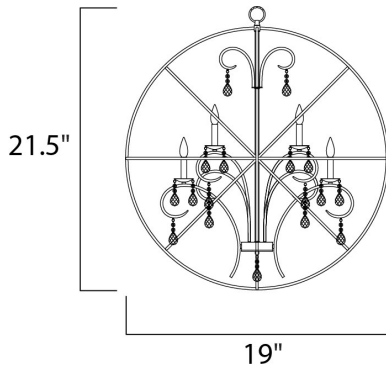

**PRODUCT DESCRIPTION**

A spherical frame of metal surround a simple line chandelier draped in crystal for a transitional style that fits any interior design. Orbit is available in 2 sizes and 2 finishes, Oil Rubbed Bronze with Cognac crystal and a combo finish of Anthracite and Polished Nickel with Clear crystal.

**MEASUREMENTS**

DIMENSION : 19" L x 19" W x 21.5" H  
 MAX OAH : 57.5" OAH  
 HANGING WEIGHT : 8.11 lb

**LAMPING**

INPUT VOLTAGE : 120V  
 LUMENS : 0 Rated  
 BULB : 4 x 60W Incandescent E12 Candelabra , 240W Total  
 BULB INCLUDED : (Not Included)  
 DIMMABLE : Yes

**FINISHES OPTION**

-  Anthracite / Polished Nickel
-  Oil Rubbed Bronze

**MATERIAL**

Steel, Crystal

**RATINGS**

cULus  
 Dry Location

**ADDITIONAL**

ADJUSTABLE  
 OPERATING TEMPERATURE:  
 -20°C (-4°F), 40°C (104°F)