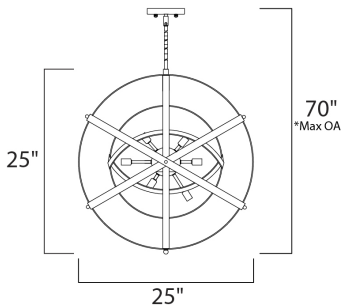

*max overall height

MEASUREMENTS

DIMENSION : 25" W x 25" H
 MAX OAH : 70" OAH
 HANGING WEIGHT : 14.84 lb

LAMPING

INPUT VOLTAGE : 120V
 LUMENS : 7,200 Rated
 BULB : 9 x 40W Xenon G9 , 360W Total
 BULB INCLUDED : (Included)
 DIMMABLE : Yes
 COLOR_TEMP : 2900K