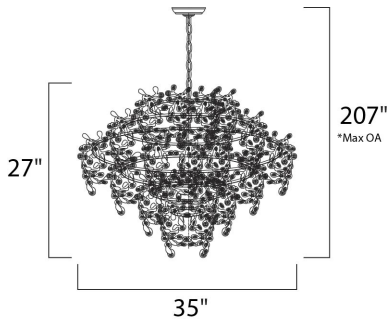

PRODUCT DESCRIPTION

The Comet collection's Polished Chrome and thousands of Beveled Glass Crystals creates countless reflective surfaces that delicately and boldly illuminate with its xenon light source.

*max overall height

MEASUREMENTS

- DIMENSION : 35" L x 35" W x 27" H
- MAX OAH : 207" OAH
- CANOPY : 5" W x 1" H x 5" L
- HANGING WEIGHT : 30.8 lb

LAMPING

- INPUT VOLTAGE : 120V
- LUMENS : 6,500 Rated
- BULB : 13 x 40W Xenon G9 , 520W Total
- BULB INCLUDED : (Included)
- DIMMABLE : Yes
- COLOR_TEMP : 2900K

FINISHES OPTION

GLASS

Beveled Crystal BC

MATERIAL

Stainless Steel, Crystal

RATINGS

cETLus
Dry Location

ADDITIONAL