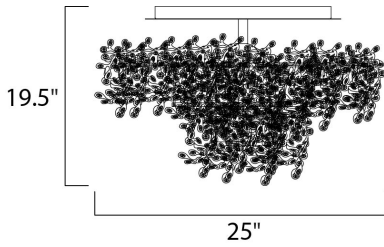

MEASUREMENTS

DIMENSION : 25." L x 25." W x 19.5" H
 MAX OAH : 18.9" OAH
 HANGING WEIGHT : 14.3 lb

LAMPING

INPUT VOLTAGE : 120V
 LUMENS : 3,500 Rated
 BULB : 7 x 40W (INCLUDED), 280W Total
 DIMMABLE : Dimmable
 COLOR_TEMP : 2900K