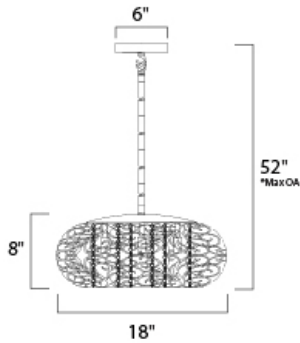

MEASUREMENTS

- DIMENSION : 18" L x 18" W x 8" H
- MAX OAH : 52" OAH
- CANOPY : 6" W x 0.75" H
- HANGING WEIGHT : 9.26 lb

LAMPING

- INPUT VOLTAGE : 120V
- LUMENS : 5,250 Rated
- BULB : 7 x 40W Xenon G9 , 280W Total
- BULB INCLUDED : (Included)
- DIMMABLE : Yes
- COLOR_TEMP : 2900K