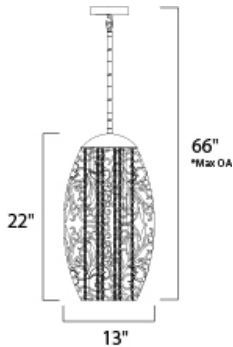

*max overall height of fixture

MEASUREMENTS

DIMENSION : 13" L x 13" W x 22" H
 MAX OAH : 66" OAH
 HANGING WEIGHT : 12.79 lb

LAMPING

INPUT VOLTAGE : 120V
 LUMENS : 4,500 Rated
 BULB : 6 x 40W Xenon G9 , 240W Total
 BULB INCLUDED : (Included)
 DIMMABLE : Yes
 COLOR_TEMP : 2900K