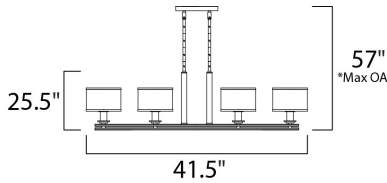

\*max overall height

**MEASUREMENTS**

DIMENSION : 41.5" L x 6.5" W x 25.5" H  
 MAX OAH : 57" OAH  
 HANGING WEIGHT : 9.7 lb

**LAMPING**

INPUT VOLTAGE : 120V  
 LUMENS : 0 Rated  
 BULB : 4 x 60W Incandescent E26 Medium , 240W Total  
 BULB INCLUDED : (Not Included)  
 DIMMABLE : Yes