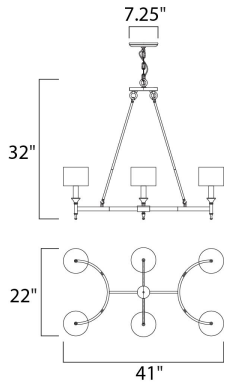

**MEASUREMENTS**

DIMENSION : 41" L x 22" W x 32" H  
 MAX OAH : 74.75" OAH  
 HANGING WEIGHT : 17.6 lb

**LAMPING**

INPUT VOLTAGE : 120V  
 LUMENS : 0 Rated  
 BULB : 6 x 40W Incandescent E12 Candelabra , 240W Total  
 BULB INCLUDED : (Not Included)  
 DIMMABLE : Yes