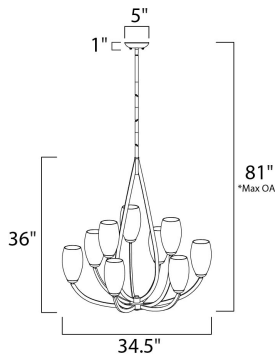

**PRODUCT DESCRIPTION**

Heavy arms sweep up from the bottom of a large teardrop center column to support the tall Satin White Glass shades of the Elan collection. The choice of elegant finishes includes Textured Ebony or Polished Chrome.

\*max overall height

**MEASUREMENTS**

- DIMENSION : 34.5" W x 36" H
- MAX OAH : 81" OAH
- CANOPY : 5" W x 1" H x 5" L
- HANGING WEIGHT : 25.92 lb

**LAMPING**

- INPUT VOLTAGE : 120V
- LUMENS : 0 Rated
- BULB : 9 x 60W Incandescent E26 Medium , 540W Total
- BULB INCLUDED : (Not Included)
- DIMMABLE : Yes