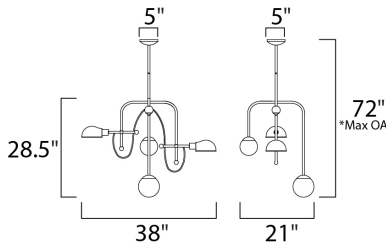

\*max overall height

**MEASUREMENTS**

- DIMENSION : 38." L x 21." W x 28.5" H
- BACK PLATE OAH : 72." OAH
- CANOPY : 5." W x 1.75" H x 5." L
- HANGING WEIGHT : 19.62094 lb

**LAMPING**

- INPUT VOLTAGE : 120V
- LUMENS : 0 Rated (1,500 Del.)
- BULB : 4 x 18+8W (INCLUDED), 26W Total
- DIMMABLE : Dimmable
- COLOR\_TEMP : 3000K