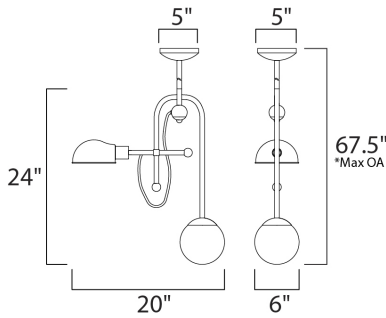

PRODUCT DESCRIPTION

An eclectic design form combining function with Mid-Century influences features articulated arms that support parabolic shades that can swivel to direct the light. Available in your choice of Bronze with Satin Brass or Black with Satin Nickel, both with opal White glass.

*max overall height

MEASUREMENTS

DIMENSION : 20." L x 6." W x 24." H
 BACK PLATE OAH : 67.5" OAH
 CANOPY : 5." W x 1.75" H x 5." L
 HANGING WEIGHT : 7.05472 lb

LAMPING

INPUT VOLTAGE : 120V
 LUMENS : 0 Rated (750 Del.)
 BULB : 2 x 9+4W (INCLUDED), 13W Total
 DIMMABLE : Dimmable
 COLOR_TEMP : 3000K

FINISHES OPTION

Black / Satin Nickel BKSN

GLASS

White WT

MATERIAL

Steel + Glass

RATINGS

Dry Location
 Dimmable