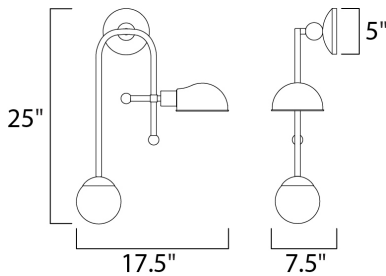

**MEASUREMENTS**

DIMENSION : 7.5" L x 17.5" W x 25." H x 7.5" Ext  
 BACK PLATE OAH : 5." W x 5." H  
 HANGING WEIGHT : 3.52736 lb

**LAMPING**

INPUT VOLTAGE : 120V  
 LUMENS : 0 Rated (750 Del.)  
 BULB : 2 x 9+4W (INCLUDED), 13W Total  
 DIMMABLE : Dimmable  
 COLOR\_TEMP : 3000K