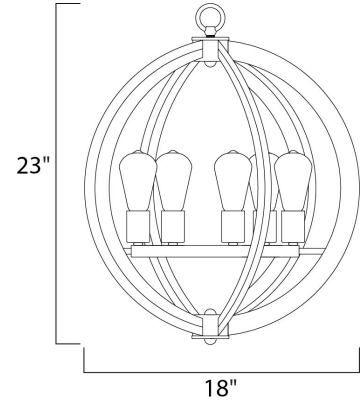

Lighting Your Life Since 1970

Product Specifications - 20917APAR

Job Name:	Job Type:
Quantity:	Comments:

**20917APAR**  
Bodega Bay 5-Light Chandelier

**Finish**  
Anthracite

**Glass/Shade**

**Product Category**  
Single-Tier Chandelier

**Measurements**

Width	18.00"
Height	23.00"
Length	N/A
Extension	N/A
Back Plate Width	N/A
Back Plate Height	N/A
HCO	N/A
Min Overall Height	0.00"
Max Overall Height	65.00"
Hanging Weight	11.68 lbs
Height Adjustable	N/A
Slope	N/A
Chain Length	36"
Wire Length	180"
Canopy Width	N/A
Canopy Height	N/A
Canopy Length	N/A

**Shipping**

Carton Weight	19.07 lbs
Carton Width	21"
Carton Height	24"
Carton Length	22"
Carton Cubic Feet	6.62
Master Pack	1
Master Pack Weight	N/A
Master Pack Width	N/A
Master Pack Height	N/A
Master Pack Length	N/A
Master Cubic Feet	N/A
UPS Shippable	Yes