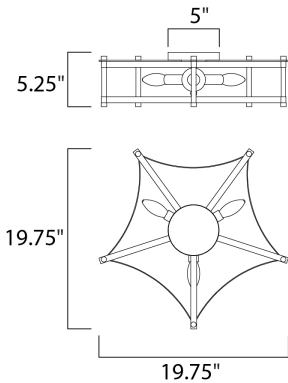

**PRODUCT DESCRIPTION**

Classic open air frames of Oil Rubbed Bronze with rich Antique Brass accents give this classic design an upscale appearance at a price everyone can afford.

**MEASUREMENTS**

DIMENSION : 19.75" L x 19.75" W x 5.25" H  
 BACK PLATE OAH : 5.25" OAH  
 CANOPY : 5." W x 0.75" H x 5." L  
 HANGING WEIGHT : 4.18 lb