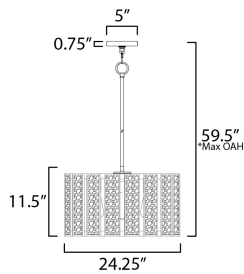

**PRODUCT DESCRIPTION**

Classic in form and evoking the sea, laminae of Capiz shell are framed in paneled drum shapes. The Natural Aged Brass finish refines the coastal elements and complements the warm glow from behind the translucent panels. Available in 3 configurations of pendants and a tall ADA-compliant wall sconce, the collection offers a sophisticated approach at coastal design.

\*max overall height

**MEASUREMENTS**

- DIMENSION : 24.25" L x 24.25" W x 11.5" H
- MAX OAH : 59.5" OAH
- CANOPY : 5" W x 0.75" H x 5" L
- HANGING WEIGHT : 6.13 lb

**LAMPING**

- INPUT VOLTAGE : 120V
- BULB : 4 x 60W Incandescent E26 Medium , 240W Total
- BULB INCLUDED : (Not Included)
- DIMMABLE : Y