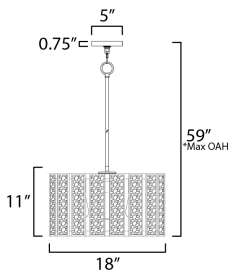

PRODUCT DESCRIPTION

Classic in form and evoking the sea, laminae of Capiz shell are framed in paneled drum shapes. The Natural Aged Brass finish refines the coastal elements and complements the warm glow from behind the translucent panels. Available in 3 configurations of pendants and a tall ADA-compliant wall sconce, the collection offers a sophisticated approach at coastal design.

*max overall height

MEASUREMENTS

- DIMENSION : 18" L x 18" W x 11" H
- MAX OAH : 59" OAH
- CANOPY : 5" W x 0.75" H x 5" L
- HANGING WEIGHT : 4.4 lb

LAMPING

- INPUT VOLTAGE : 120V
- BULB : 3 x 60W Incandescent E26 Medium , 180W Total
- BULB INCLUDED : (Not Included)
- DIMMABLE : Y