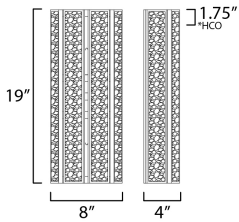

PRODUCT DESCRIPTION

Classic in form and evoking the sea, laminae of Capiz shell are framed in paneled drum shapes. The Natural Aged Brass finish refines the coastal elements and complements the warm glow from behind the translucent panels. Available in 3 configurations of pendants and a tall ADA-compliant wall sconce, the collection offers a sophisticated approach at coastal design.