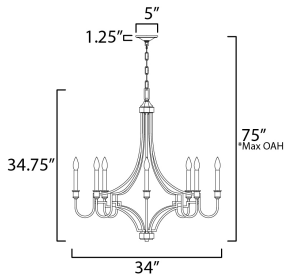

\*max overall height

**MEASUREMENTS**

- DIMENSION : 34" L x 34" W x 34.75" H
- MAX OAH : 75" OAH
- CANOPY : 5" W x 1.25" H x 5" L
- HANGING WEIGHT : 5.43 lb

**LAMPING**

- INPUT VOLTAGE : 120V
- BULB : 8 x 60W Incandescent E12 Candelabra , 480W Total
- BULB INCLUDED : (Not Included)
- DIMMABLE : Y