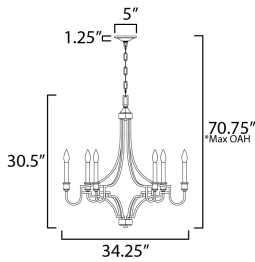

\*max overall height

**MEASUREMENTS**

- DIMENSION : 29" L x 29" W x 30.5" H
- MAX OAH : 70.75" OAH
- CANOPY : 5" W x 1.25" H x 5" L
- HANGING WEIGHT : 3.95 lb

**LAMPING**

- INPUT VOLTAGE : 120V
- BULB : 6 x 60W Incandescent E12 Candelabra , 360W Total
- BULB INCLUDED : (Not Included)
- DIMMABLE : Y