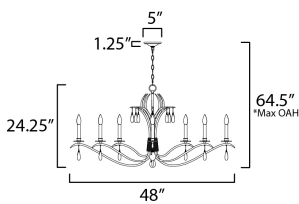

MEASUREMENTS

DIMENSION : 48" L x 48" W x 24.25" H
 MAX OAH : 64.5" OAH
 CANOPY : 5" W x 1.25" H x 5" L
 HANGING WEIGHT : 6.7 lb

LAMPING

INPUT VOLTAGE : 120V
 BULB : 8 x 60W Incandescent E12 Candelabra , 480W Total
 BULB INCLUDED : (Not Included)
 DIMMABLE : Y